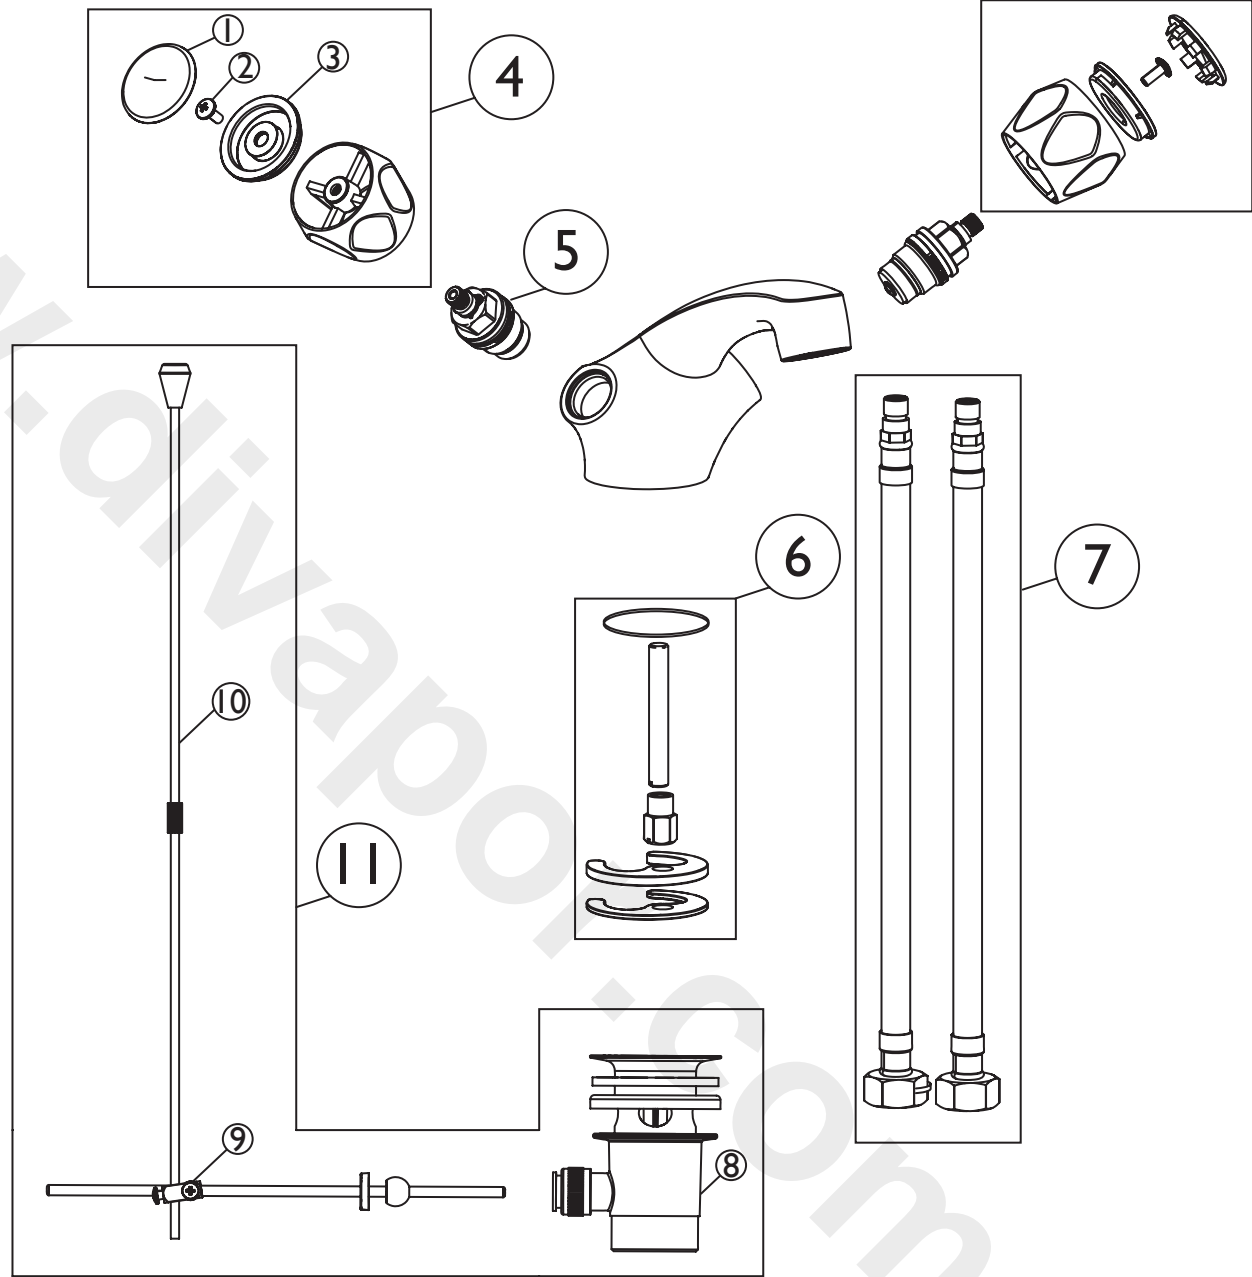

Product Code: VAC DFBAS C MT

Revision: D2

1	Incide Cap (Pair)
2	Screw Handle
3	Indice (Pair)
4	Handle Assembly (Pair)
5	Standard 1/2" Valve
6	Fixing Kit
7	Flexi Inlet Connection (Pair)
8	Waste Body
9	Pop-Up Rod Connector
10	Pop-Up Rod and Knob
11	Pop-Up Waste Assembly